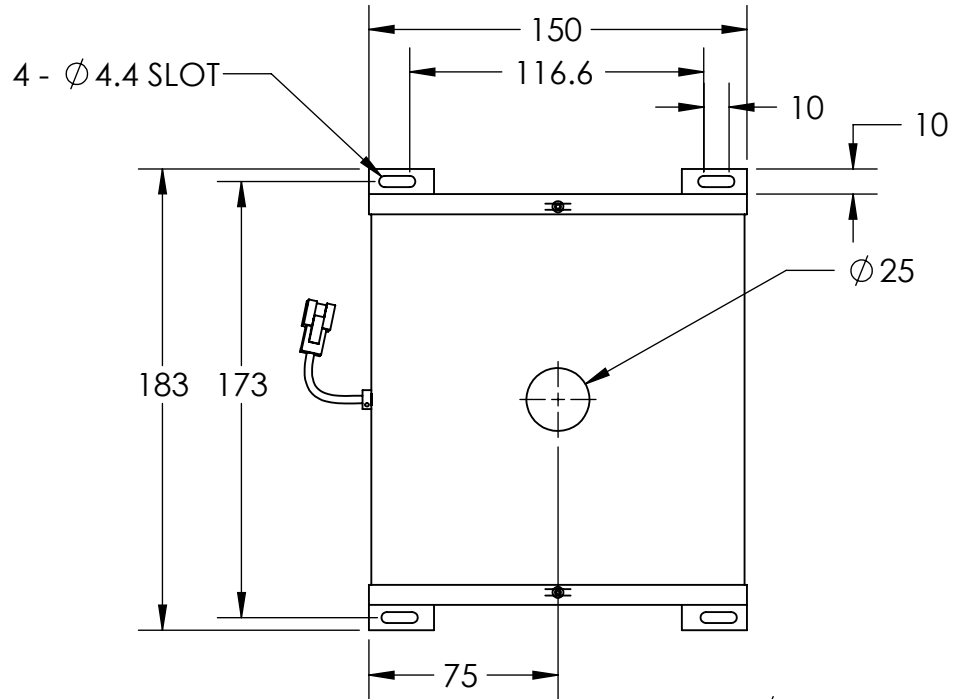

D

D

SECTION B-B
SCALE 1 : 3

C

C

B

B

A

A

	DESIGN BY	FL LUEI	UNIT: MM	PRODUCT SERIES: LT2WRH SERIES	
	CHECK BY	KB TAN			
	DATE	06/06/2018	REVISION:	TITLE	DRAWING LAYOUT
	MATERIAL	-	01	PART NO	LT2WRH150-00-1-B-24V
	FINISHING	-	SCALE:	DWG NO	-
QTY	-	1 : 1	SHEET 1 OF 1		