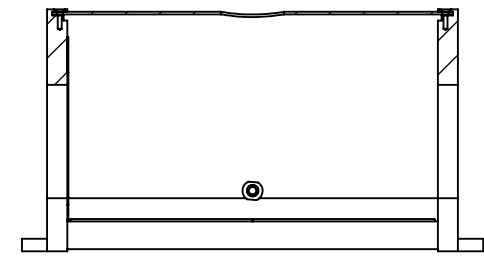

D

D

SECTION B-B
SCALE 1 : 3

C

C

B

B

A

A

	DESIGN BY	FL LUEI	UNIT: MM	PRODUCT SERIES: LT2WRH SERIES	
	CHECK BY	KB TAN			
	DATE	06/06/2018	REVISION:	TITLE	DRAWING LAYOUT
	MATERIAL	-	01	PART NO	LT2WRH150-00-1-B-24V
	FINISHING	-	SCALE:	DWG NO	-
QTY	-	1 : 1	SHEET 1 OF 1		