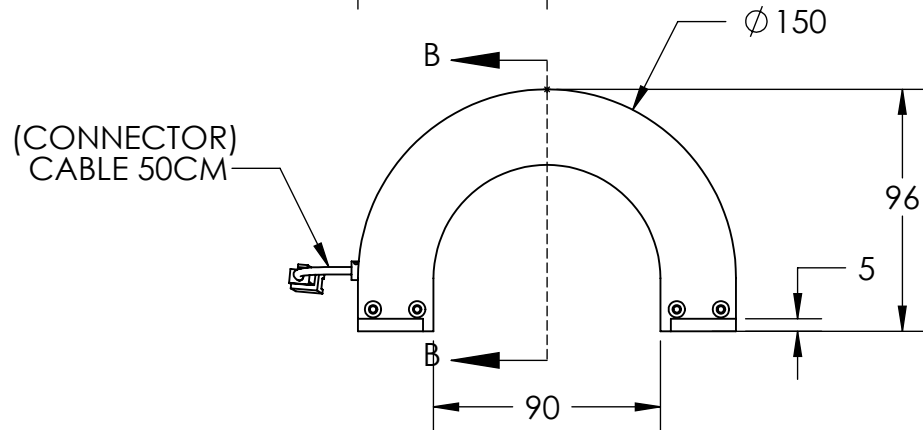

D

D

SECTION B-B
SCALE 1 : 3

C

C

B

B

A

A

	DESIGN BY	FL LUEI	UNIT: MM	PRODUCT SERIES: LT2WRH SERIES	
	CHECK BY	KB TAN			
	DATE	06/06/2018	REVISION:	TITLE	DRAWING LAYOUT
	MATERIAL	-	01	PART NO	LT2WRH150-00-1-B-24V
	FINISHING	-	SCALE:	DWG NO	-
QTY	-	1 : 1	SHEET 1 OF 1		