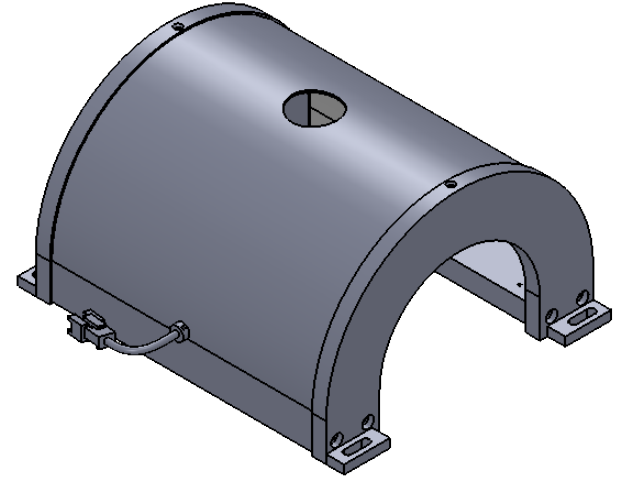

D

D

SECTION B-B
SCALE 1 : 3

C

C

B

B

A

A

	DESIGN BY	FL LUEI	UNIT: MM	PRODUCT SERIES: LT2WRH SERIES	
	CHECK BY	KB TAN			
	DATE	06/06/2018	REVISION:	TITLE	DRAWING LAYOUT
	MATERIAL	-	01	PART NO	LT2WRH150-00-1-B-24V
	FINISHING	-	SCALE:	DWG NO	-
QTY	-	1 : 1	SHEET 1 OF 1		